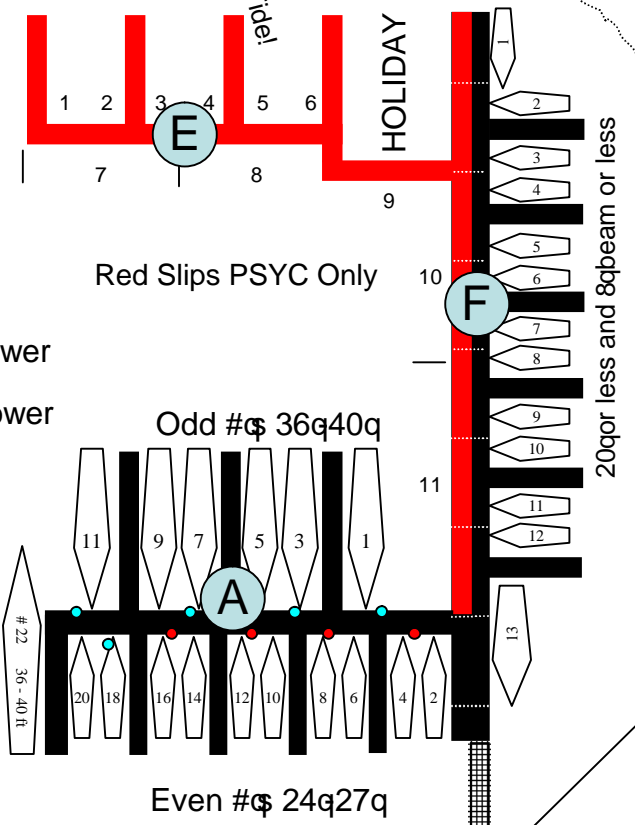

Private Marina, Members and Guests Only

Narrow and Shallow at Low Tide!

- 20 AMP Power
- 30 AMP Power

HIY&GC

Island Office

Pay Here

Restrooms
Showers
Picnic Area