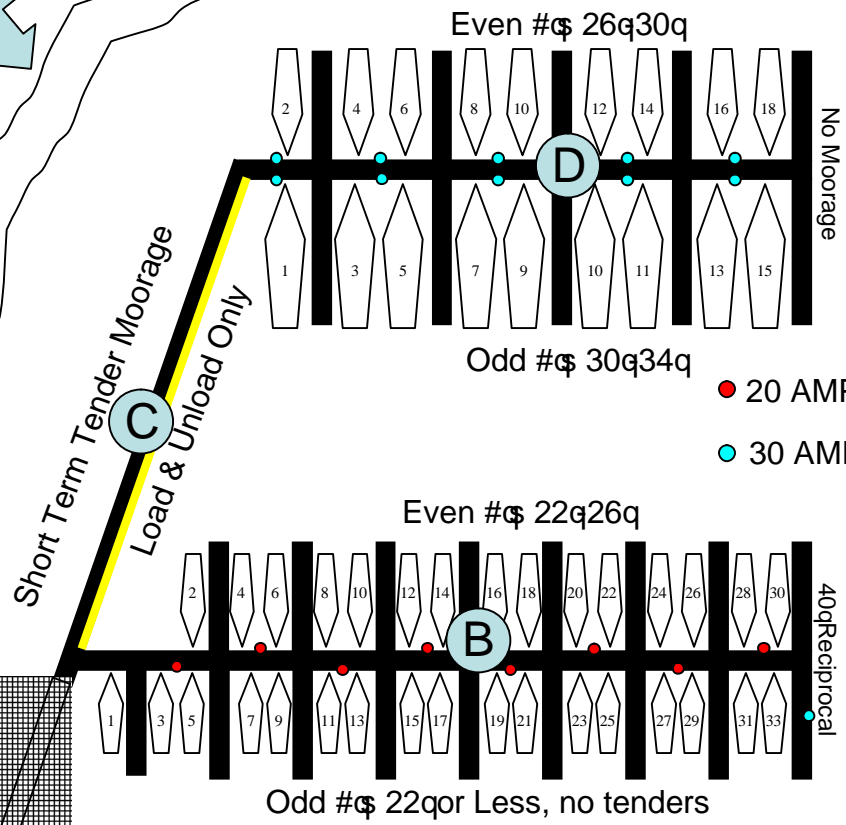

Private Marina, Members and Guests Only

Narrow and Shallow at Low Tide!

- 20 AMP Power
- 30 AMP Power

HIY&GC

Island Office

Pay Here

Restrooms
Showers
Picnic Area